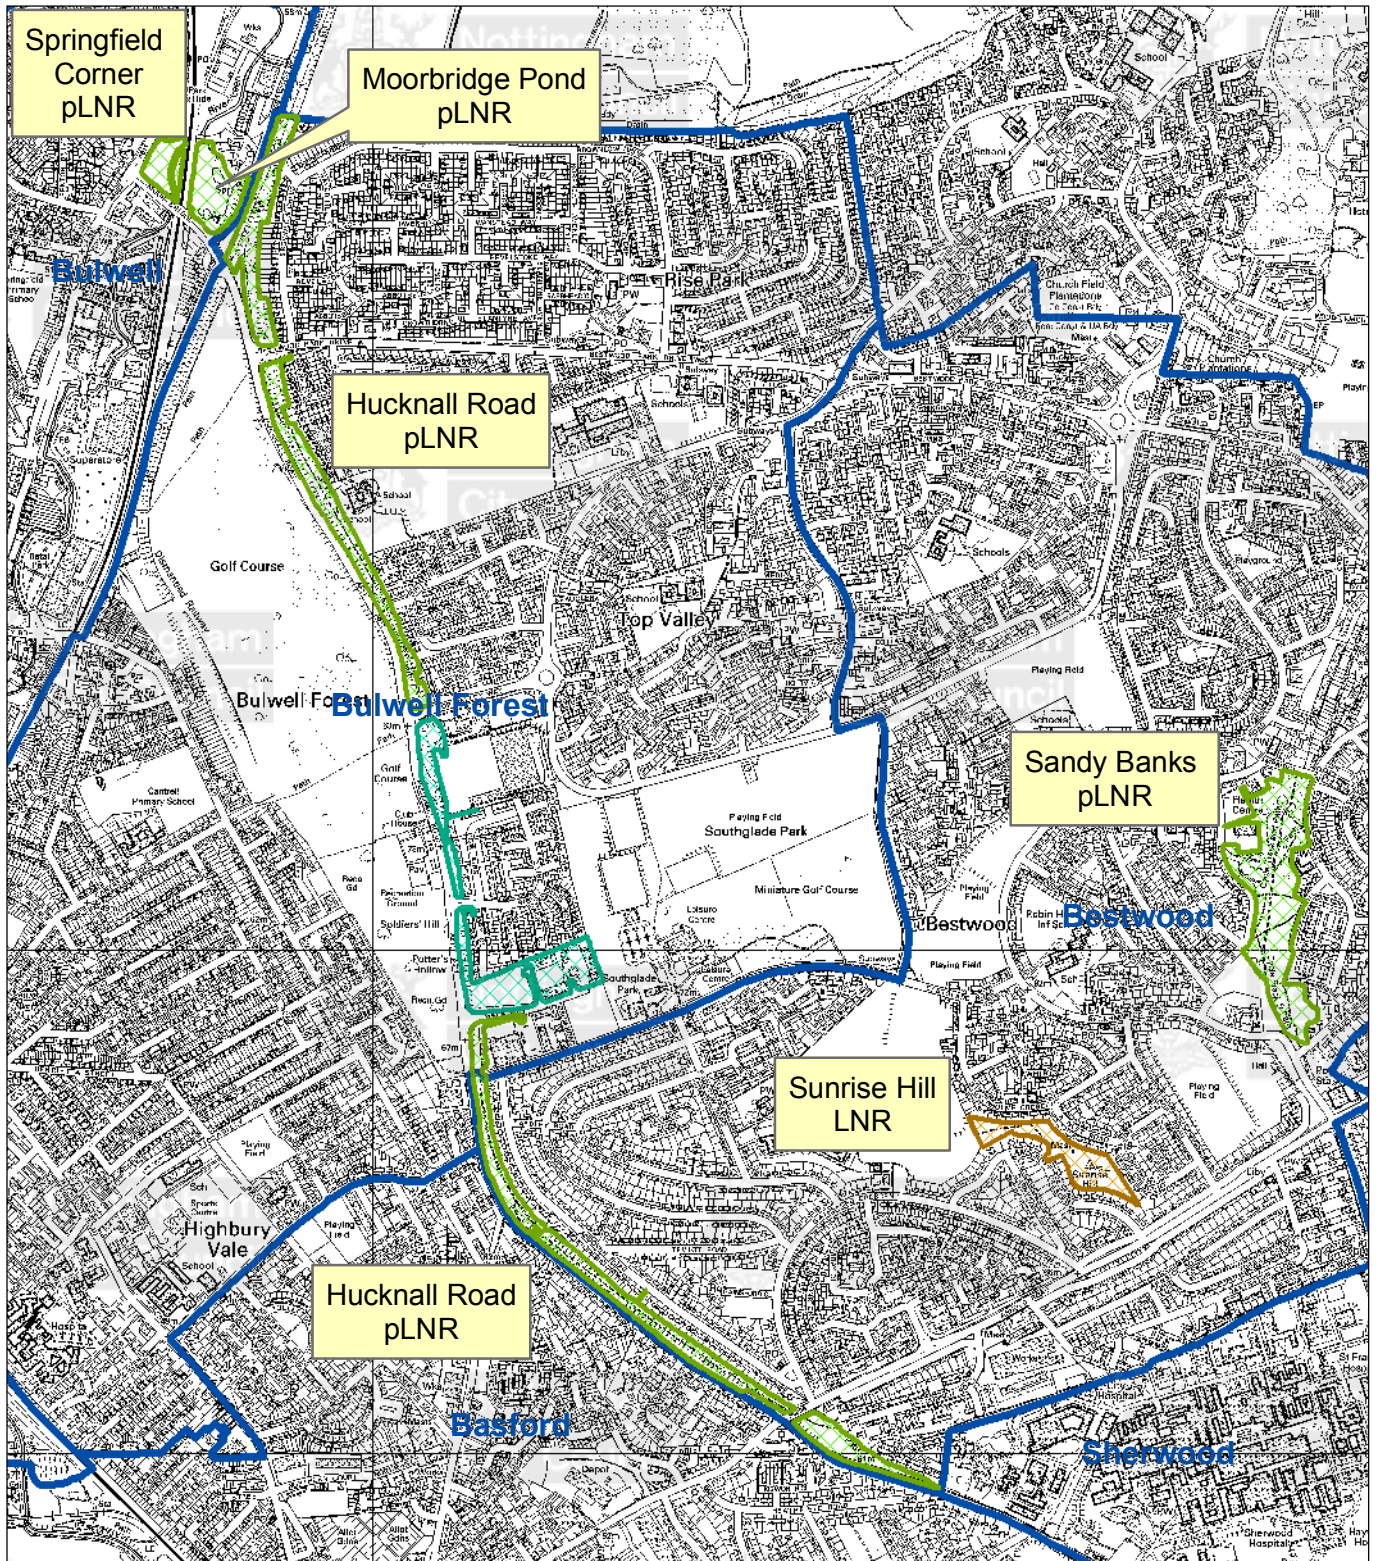

Proposed Local Nature Reserves

Key

Local Nature Reserves

Status

-  Existing Local Nature Reserve
-  Proposed Local Nature Reserve
-  Proposed Private Local Nature Reserve

Scale: 1:15,000

This map is reproduced from Ordnance Survey material with the permission of Ordnance Survey on behalf of the Controller of Her Majesty's Stationery Office © Crown copyright. Unauthorised reproduction infringes Crown copyright and may lead to prosecution or civil proceedings. 100019317. 2011.
Map Produced on: 09/06/11 by: Parks and Open Spaces Team.